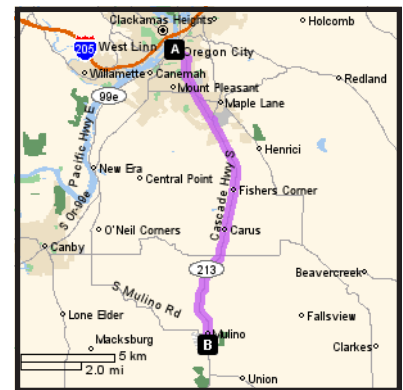

## Driving Directions

### From Oregon City:

1. From 205 take exit 10 OR-213, located just north of the Oregon City Exit.
2. Continue south on OR-213 approximately 11.9 miles.
3. Arrive at 27020 South Highway 213 on your left just down the road from a yellow church.
4. Pull around back, LMS is located in Bldg. #3 the rear most building.

### From I-5/Woodburn:

1. From I-5 take exit 271, turn East onto SR-214 (Newberg Hwy) - 2.4 mi
2. keep STRAIGHT onto SR-211 (Molalla Rd) - 3.0 mi
3. keep STRAIGHT onto SR-211 (Woodburn Estacada Hwy) - 8.1 mi
4. Turn LEFT (North) onto SR-213 (Cascade Hwy) - 4.7 mi
5. Arrive at 27020 South Highway 213 on your right.
6. Pull around back, LMS is located in Bldg. #3 the rear most building.